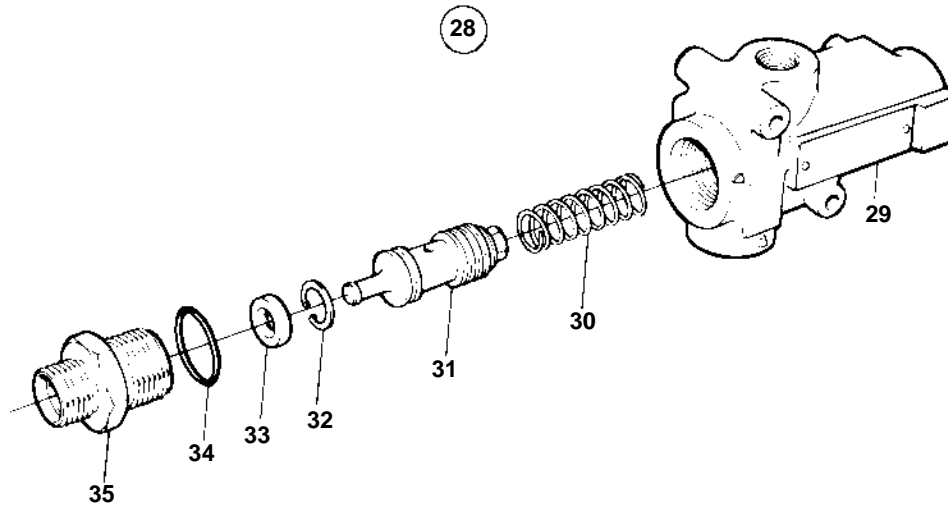

TMD102A, TAMD102A, TAMD102D

TMD102A, TAMD102A, TAMD102D

REF	PART NO.	QTY	DESCRIPTION	SEE SEC.	NOTES
1	823797	1	Hydraulic pump		
2		1	· Housing		
3		1	· · Rotor kit		
4		1	· Lock pin		
5	6631728	1	· Shaft		
6	181786	1	· Ball bearing		
7		1	· Lock ring		
8	6631727	1	· Sealing ring		
9		1	· Cover		
10		1	· · Plug		
11	958229	1	· · O-ring		
12		1	· Sleeve		
13		1	· Spring		
14		1	· Nipple		
15	958229	1	· O-ring		
16	925256	1	· O-ring		
17	970948	1	· Screw		L=30mm
18	970954	2	· Screw		L=60mm
19	970950	2	· Screw		L=40mm
20	970956	1	· Screw		L=70mm
21	941908	6	· Spring washer		
22		1	· Key		
23	422087	1	Gear		
			Bulletin 45-01	45-01-EN	Timing Gears, 71, 100, 121
24	346918	1	Nut		
25	4910655	1	Tube		
26	4910594	1	Nut		
27	4910656	1	Nipple		
28	844276	1	Control valve		
29		1	· Housing		
30		1	· Spring		
31		1	· Piston		
32		1	· Lock ring		
33		1	· Washer		
34		1	· Sealing ring		
35		1	· Nipple		
36	947628	1	Gasket		
37	942336	2	Spring washer		
38	955535	2	Screw		