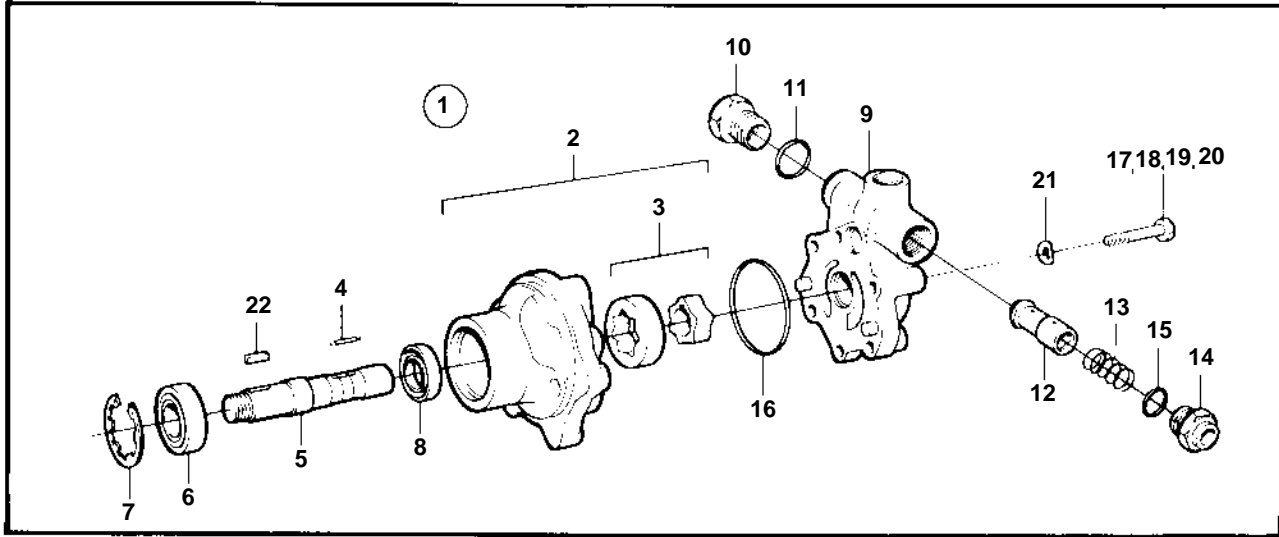

TMD102A, TAMD102A, TAMD102D

TMD102A, TAMD102A, TAMD102D

REF	PART NO.	QTY	DESCRIPTION	SEE SEC.	NOTES
1	823797	1	Hydraulic pump		
2		1	· Housing		
3		1	· · Rotor kit		
4		1	· Lock pin		
5	6631728	1	· Shaft		
6	181786	1	· Ball bearing		
7		1	· Lock ring		
8	6631727	1	· Sealing ring		
9		1	· Cover		
10		1	· · Plug		
11	958229	1	· · O-ring		
12		1	· Sleeve		
13		1	· Spring		
14		1	· Nipple		
15	958229	1	· O-ring		
16	925256	1	· O-ring		
17	970948	1	· Screw		L=30mm
18	970954	2	· Screw		L=60mm
19	970950	2	· Screw		L=40mm
20	970956	1	· Screw		L=70mm
21	941908	6	· Spring washer		
22		1	· Key		
23	422087	1	Gear		
			Bulletin 45-01	45-01-EN	Timing Gears, 71, 100, 121
24	346918	1	Nut		
25	4910655	1	Tube		
26	4910594	1	Nut		
27	4910656	1	Nipple		
28	844276	1	Control valve		
29		1	· Housing		
30		1	· Spring		
31		1	· Piston		
32		1	· Lock ring		
33		1	· Washer		
34		1	· Sealing ring		
35		1	· Nipple		
36	947628	1	Gasket		
37	942336	2	Spring washer		
38	955535	2	Screw		