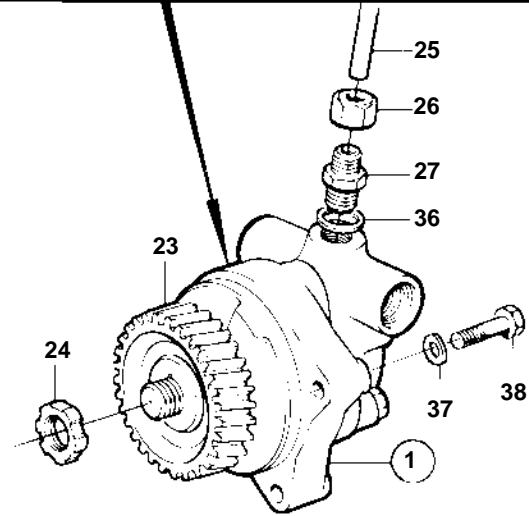

TMD102A, TAMD102A, TAMD102D

TMD102A, TAMD102A, TAMD102D

REF	PART NO.	QTY	DESCRIPTION	SEE SEC.	NOTES
1	823797	1	Hydraulic pump		
2		1	· Housing		
3		1	· · Rotor kit		
4		1	· Lock pin		
5	6631728	1	· Shaft		
6	181786	1	· Ball bearing		
7		1	· Lock ring		
8	6631727	1	· Sealing ring		
9		1	· Cover		
10		1	· · Plug		
11	958229	1	· · O-ring		
12		1	· Sleeve		
13		1	· Spring		
14		1	· Nipple		
15	958229	1	· O-ring		
16	925256	1	· O-ring		
17	970948	1	· Screw		L=30mm
18	970954	2	· Screw		L=60mm
19	970950	2	· Screw		L=40mm
20	970956	1	· Screw		L=70mm
21	941908	6	· Spring washer		
22		1	· Key		
23	422087	1	Gear		
			Bulletin 45-01	45-01-EN	Timing Gears, 71, 100, 121
24	346918	1	Nut		
25	4910655	1	Tube		
26	4910594	1	Nut		
27	4910656	1	Nipple		
28	844276	1	Control valve		
29		1	· Housing		
30		1	· Spring		
31		1	· Piston		
32		1	· Lock ring		
33		1	· Washer		
34		1	· Sealing ring		
35		1	· Nipple		
36	947628	1	Gasket		
37	942336	2	Spring washer		
38	955535	2	Screw		